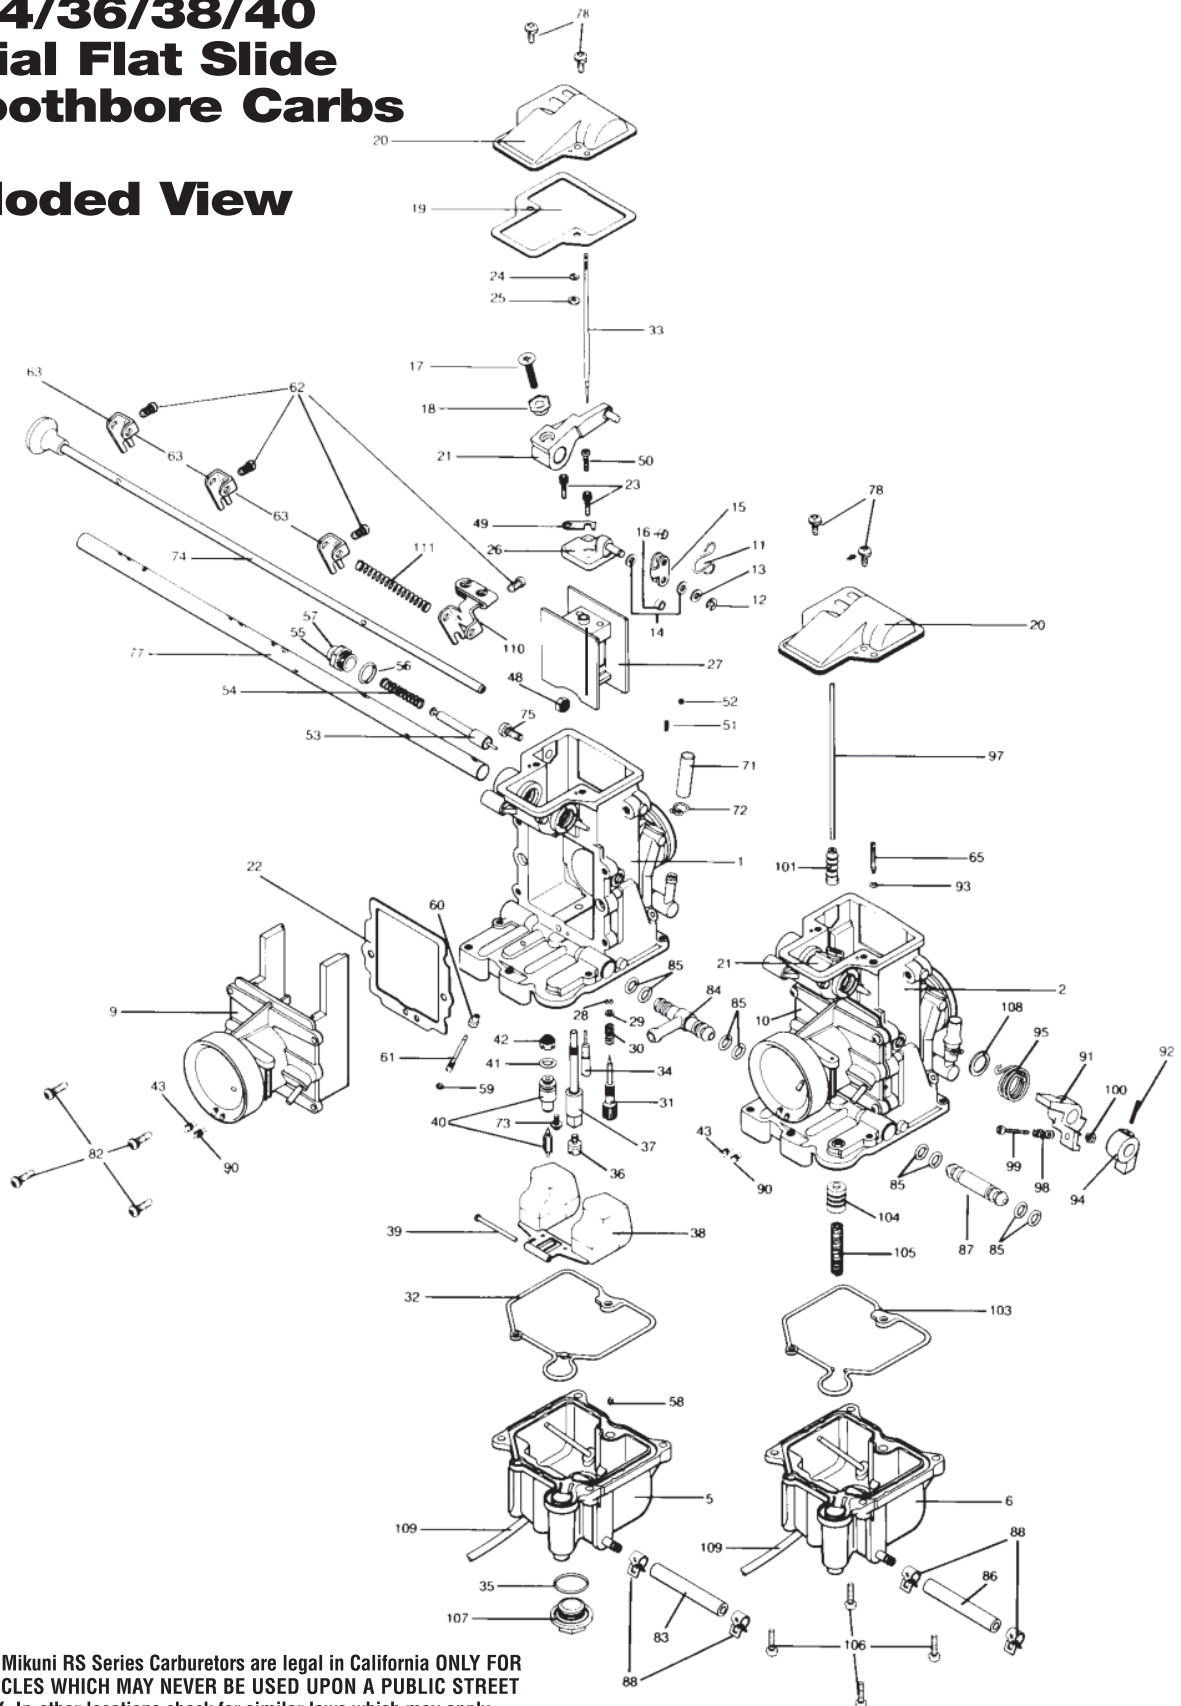

RS Replacement

RS34/36/38/40 Radial Flat Slide Smoothbore Carbs

Exploded View

IMPORTANT: Mikuni RS Series Carburetors are legal in California ONLY FOR RACING VEHICLES WHICH MAY NEVER BE USED UPON A PUBLIC STREET OR HIGHWAY. In other locations check for similar laws which may apply.